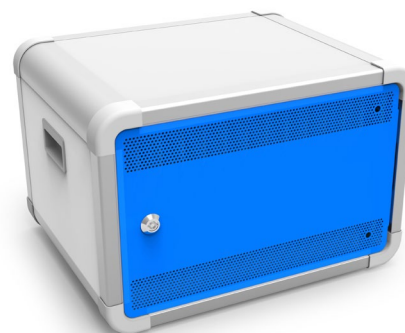

DeskCabby Front Closed